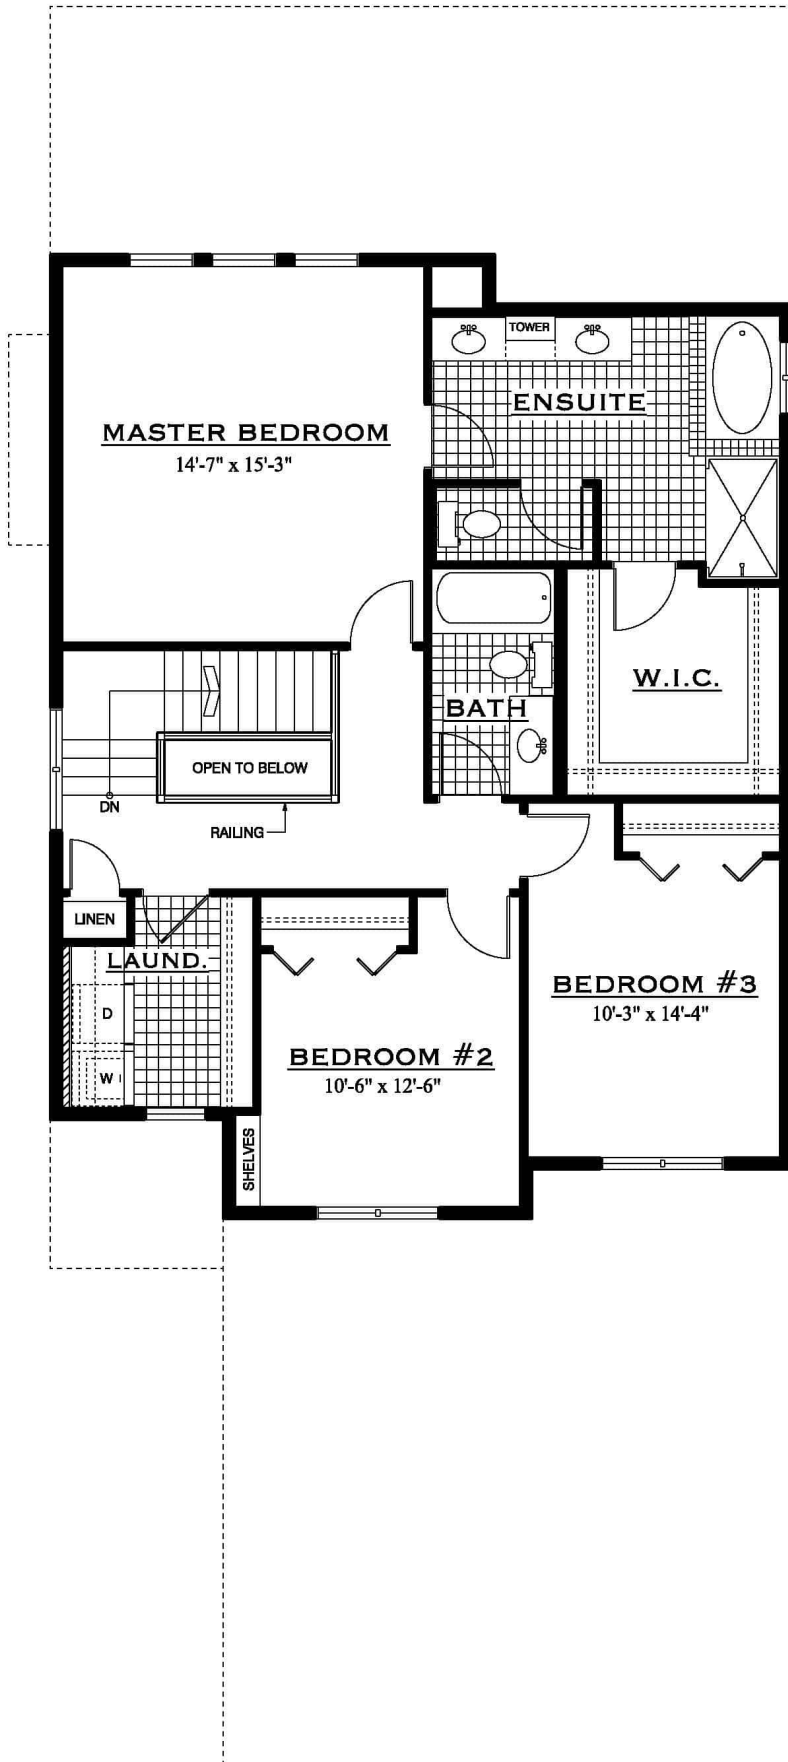

THE NORTHFIELD MAIN FLOOR PLAN

1 026 SQ. FT.

WIDTH: 30'-0"
LENGTH: 61'-0"

THE NORTHFIELD
SECOND FLOOR PLAN

1 031 SQ. FT.